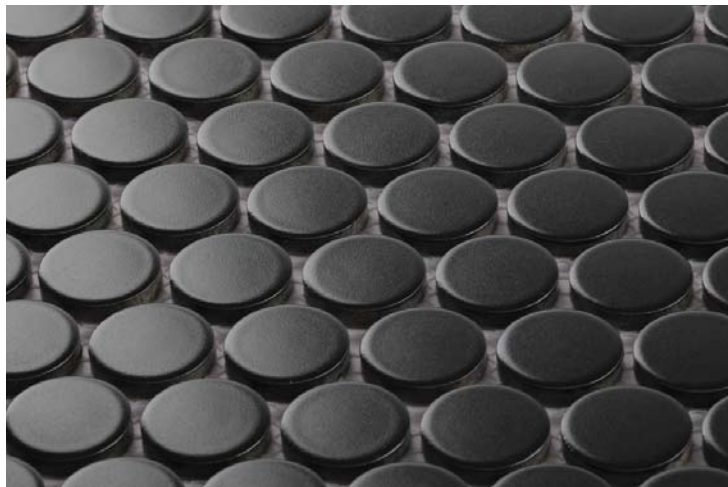

OUTDOOR WALL

INDOOR FLOOR

INDOOR WALL

SPLASH AREA

WET WALL

WET FLOOR

PERMANENT
WET AREA