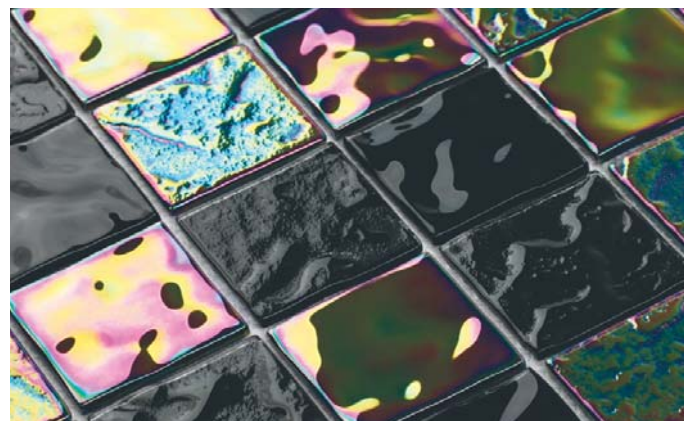

OUTDOOR WALL

SPLASH AREA

WET FLOOR

WET WALL

PERMANENT WET AREA

INDOOR FLOOR

INDOOR WALL